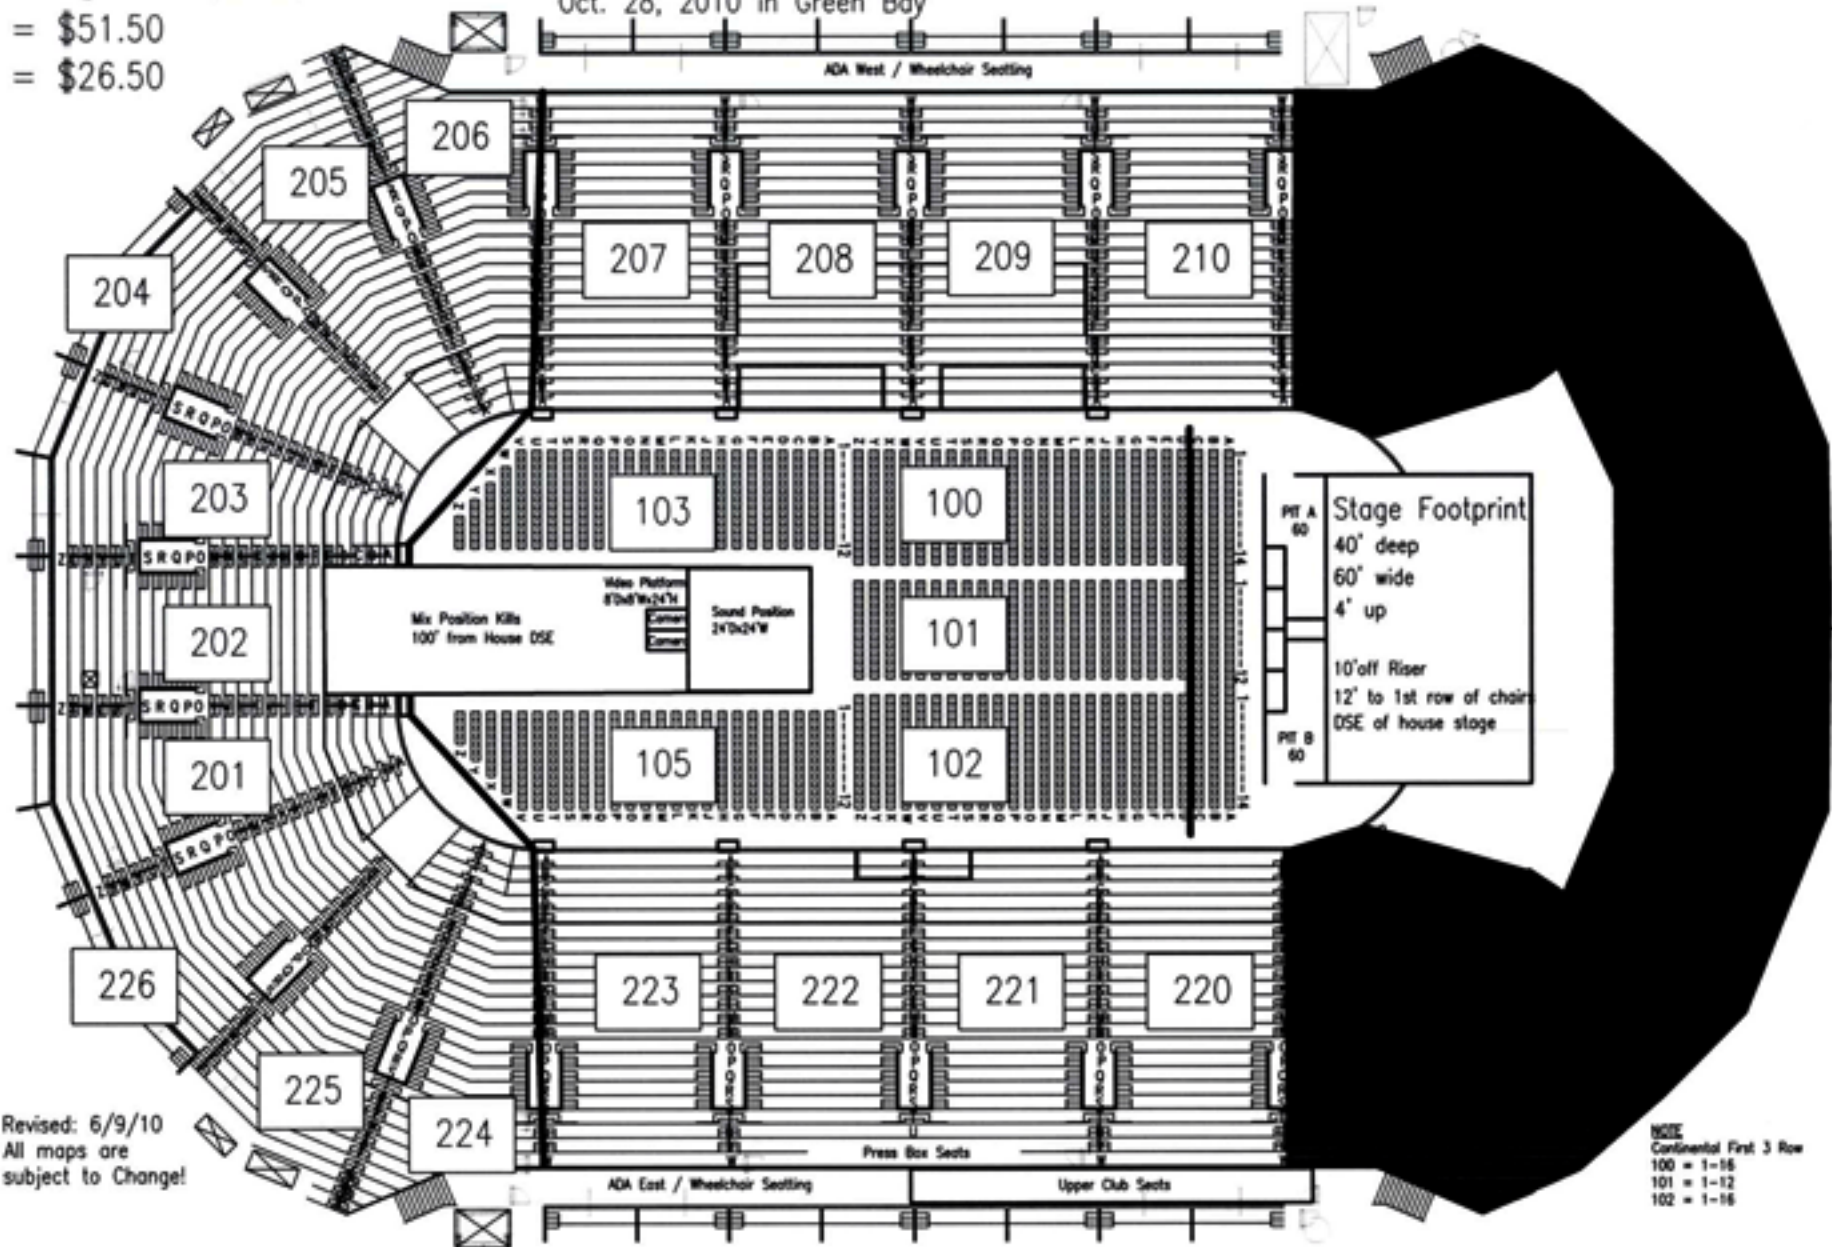

VIP = \$101.00 (First 3 rows)
 P-1 = \$51.50
 P-2 = \$26.50

Make a Difference Tour @ The Resch Center
 Oct. 28, 2010 in Green Bay

Revised: 6/9/10
 All maps are
 subject to Change!

NOTE
 Continental First 3 Row
 100 = 1-16
 101 = 1-12
 102 = 1-16